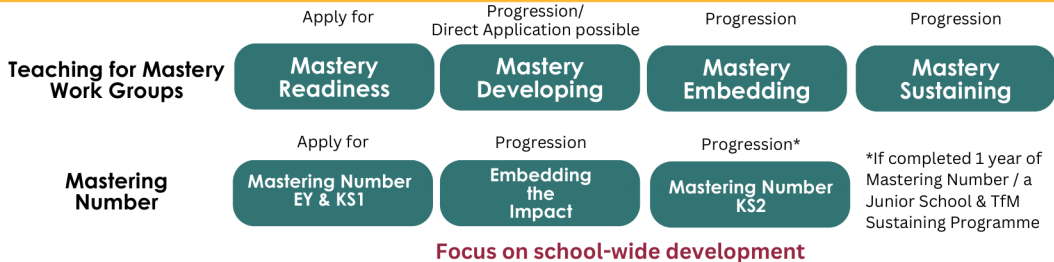

## **Mobius Maths Hub**

The Willink School, School Lane,  
Burghfield Common, Reading, RG6 3JZ

info@mobiusmathshub.org  
0118 9838426

**Follow us on Twitter**  
@mobiusmathshub

SCAN ME

# Professional Development in Early Years & Primary Mathematics 2023-2024