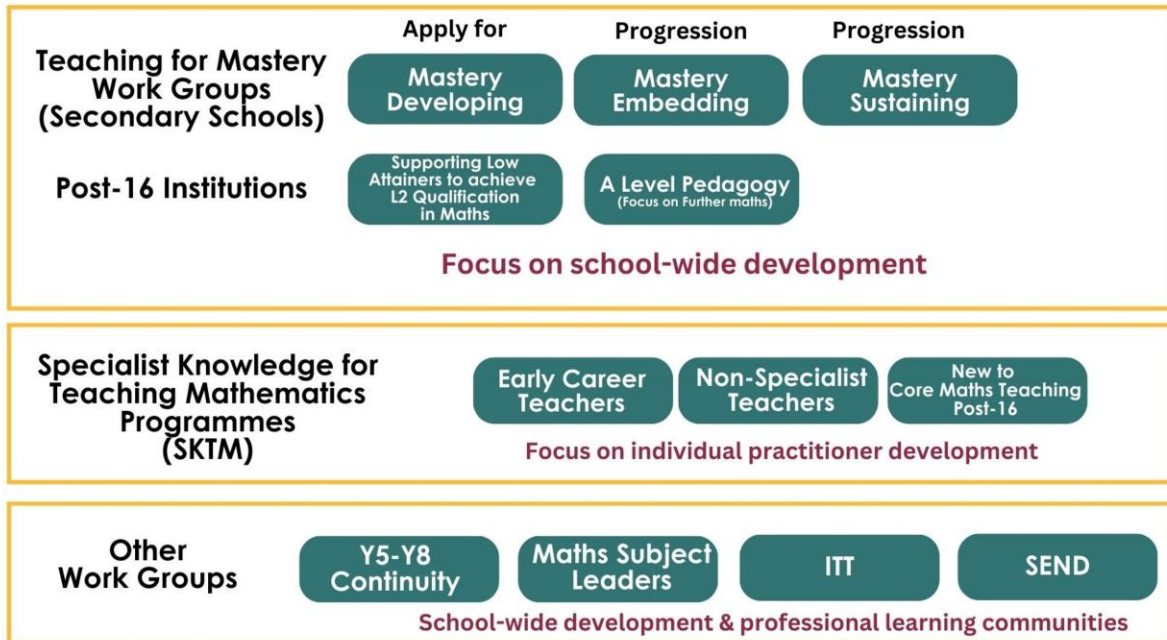

# Professional Development in Secondary & Post-16 Mathematics 2023-2024

**A local partnership leading improvement in maths education**

working with state funded schools in  
Bracknell Forest, Wokingham, Reading,  
West Berkshire, Swindon & Wiltshire